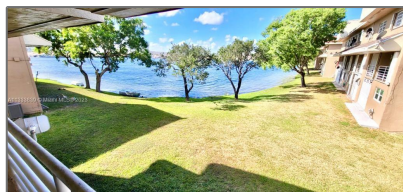

Residential Lease For Rent

870 Sqft - 5942 W 26th Ave # 130, Hialeah,
Florida 33016

Basic [Details](#)

Property Type: **Residential Lease**

Listing Type: **For Rent**

Listing ID: **A11333839**

Price: **\$2,100**

Address [Map](#)

Country: **US**

State: **FL**

County: **Miami-Dade County**

City: **Hialeah**

Zipcode: **33016**

Street: **5942 W 26th Ave #
130**

Building Name: **VISTA DEL LAGO
CONDO XI**