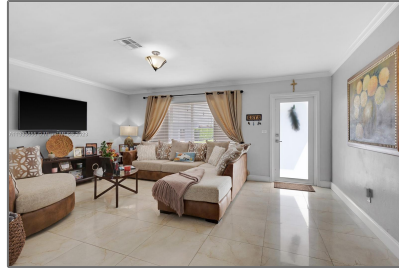

Residential Lease For Rent

1,300 Sqft - 7210 SW 100th Ave # 7210, Miami,
Florida 33173

Basic [Details](#)

Property Type:	Residential Lease
Listing Type:	For Rent
Listing ID:	A11333655
Price:	\$4,500
Bedrooms:	3
Bathrooms:	2
Square Footage:	1,300 Sqft
Year Built:	1960
Lot Area:	7,500 Sqft