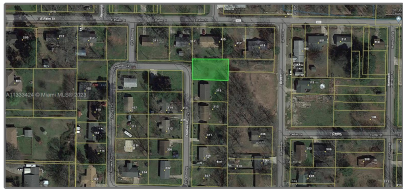

Land/boat Docks For Sale

- TBD Thomas Cr, Arkansas 72086

Basic Details

Property Type:	Land/boat Docks
Listing Type:	For Sale
Listing ID:	A11333424
Price:	\$3,490
Lot Area:	7,150 Sqft

Address Map

Country:	US
State:	AR
County:	OUTSIDE of Florida
Zipcode:	72086
Street:	TBD Thomas Cr
Building Name:	Thomas
Floor Number:	0
Longitude:	E0° 0' 0"
Latitude:	N0° 0' 0"