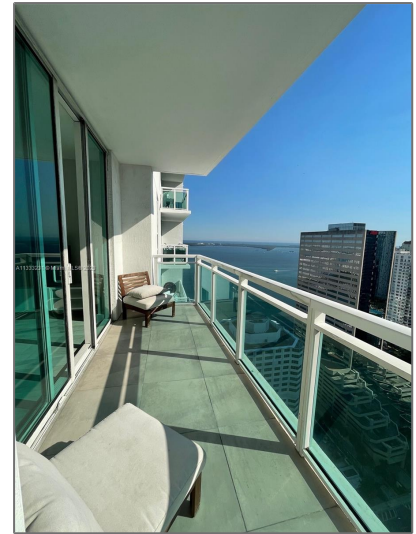

# Residential Lease For Rent

986 Sqft - 950 Brickell Bay Dr # 3407, Miami, Florida 33131

## Features

✓	Swimming Pool:	<b>Above Ground</b>
✓	Cooling System:	<b>Central Air</b>
✓	View:	<b>Intracoastal View, Bay, Ocean</b>
✓	Pet Allowed:	<b>Restrictions Or Possible Restrictions</b>
✓	Furnished:	<b>Furnished</b>