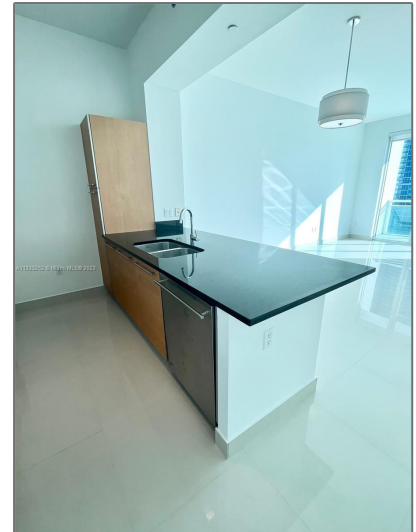

Residential Lease For Rent

688 Sqft - 950 Brickell Bay Dr # 4603, Miami, Florida 33131

Basic Details

Property Type:	Residential Lease
Listing Type:	For Rent
Listing ID:	A11333252
Price:	\$3,500
Bedrooms:	1
Bathrooms:	1
Square Footage:	688 Sqft
Year Built:	2008