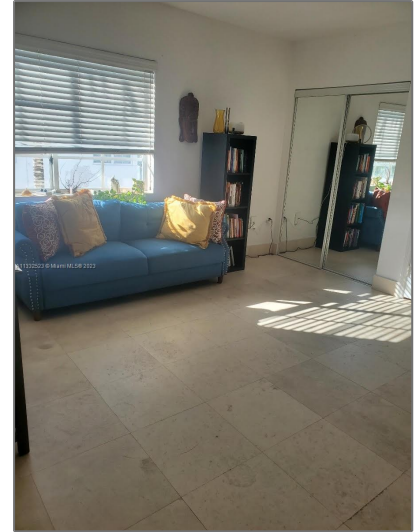

Residential For Sale

513 Sqft - 1300 Pennsylvania Ave # 207, Miami Beach, Florida 33139

Basic [Details](#)

Property Type: **Residential**

Listing Type: **For Sale**

Listing ID: **A11332523**

Price: **\$249,000**

Bedrooms: **1**

Bathrooms: **1**

Square Footage: **513 Sqft**

Year Built: **1936**

Address [Map](#)

Country: **US**

State: **FL**

County: **Miami-Dade County**