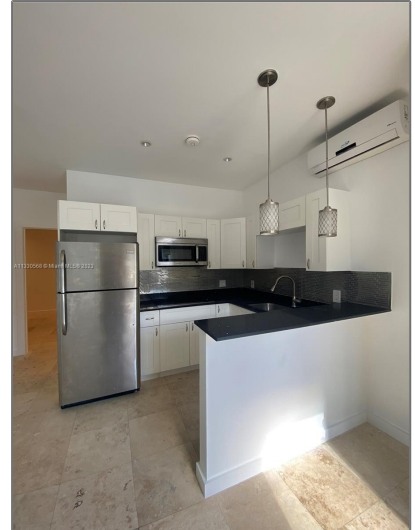

Residential Lease For Rent

700 Sqft - 905 SE 2nd Ct # B, Fort Lauderdale,
Florida 33301

Basic [Details](#)

Property Type:	Residential Lease
Listing Type:	For Rent
Listing ID:	A11330568
Price:	\$2,100
Bedrooms:	2
Bathrooms:	1
Square Footage:	700 Sqft
Year Built:	1951
Lot Area:	11,000 Sqft