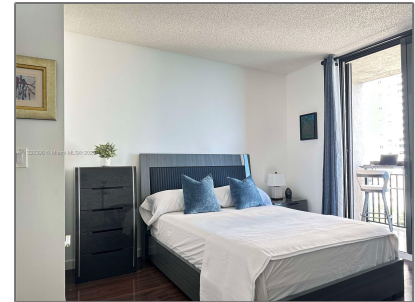

# Residential Lease For Rent

640 Sqft - 540 Brickell Key Dr # 1624, Miami, Florida 33131

## Basic [Details](#)

Property Type:	<b>Residential Lease</b>
Listing Type:	<b>For Rent</b>
Listing ID:	<b>A11332396</b>
Price:	<b>\$3,100</b>
Bedrooms:	<b>1</b>
Bathrooms:	<b>1</b>
Half Bathrooms:	<b>1</b>
Square Footage:	<b>640 Sqft</b>
Year Built:	<b>1991</b>