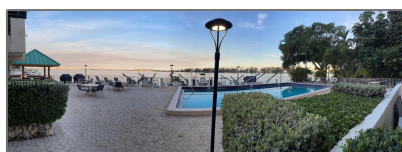

Residential Lease For Rent

713 Sqft - 2201 Brickell Ave # 46, Miami, Florida
33129

Basic [Details](#)

Property Type: **Residential Lease**

Listing Type: **For Rent**

Listing ID: **A11332308**

Price: **\$2,450**

City: **Miami**

Zipcode: **33129**

Street: **2201 Brickell Ave #
46**

Building Name: **BRICKELL MAR
CONDO**

Floor Number: **0**

Features

✓ Swimming Pool: **Above Ground**

✓ Heating System: **Central**