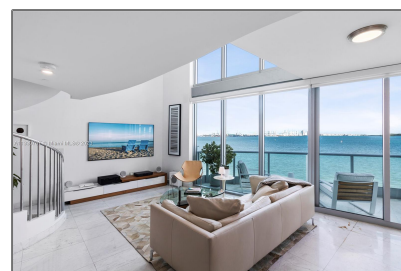

Residential Lease For Rent

1,640 Sqft - 1331 Brickell Bay Dr # 43, Miami, Florida 33131

Basic [Details](#)

Property Type: **Residential Lease**

Listing Type: **For Rent**

Listing ID: **A11330767**

Price: **\$10,000**

County: **Miami-Dade County**

City: **Miami**

Zipcode: **33131**

Street: **1331 Brickell Bay
Dr # 43**

Building Name: **JADE RESIDENCES
AT BRICKE**

Floor Number: **0**

Features

✓ Swimming Pool: **Heated, Community**

✓ Heating System: **Electric**

✓ Cooling System: **Electric**

✓ View: **Bay, Ocean, Direct Ocean**

✓ Patio: **Patio, Open Balcony**

✓ Furnished: **Furnished**

Longitude: **W81° 48' 39"**

Latitude: **N25° 45' 36"**