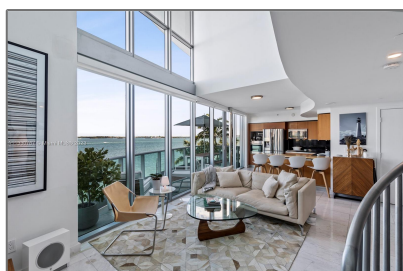

Residential Lease For Rent

1,640 Sqft - 1331 Brickell Bay Dr # 43, Miami, Florida 33131

Basic [Details](#)

Property Type: **Residential Lease**

Listing Type: **For Rent**

Listing ID: **A11330767**

Price: **\$10,000**

County: **Miami-Dade County**

City: **Miami**

Zipcode: **33131**

Street: **1331 Brickell Bay
Dr # 43**

Building Name: **JADE RESIDENCES
AT BRICKE**

Floor Number: **0**

Features

✓ Swimming Pool: **Heated, Community**

✓ Heating System: **Electric**

✓ Cooling System: **Electric**

✓ View: **Bay, Ocean, Direct Ocean**

✓ Patio: **Patio, Open Balcony**

✓ Furnished: **Furnished**

Longitude: **W81° 48' 39"**

Latitude: **N25° 45' 36"**