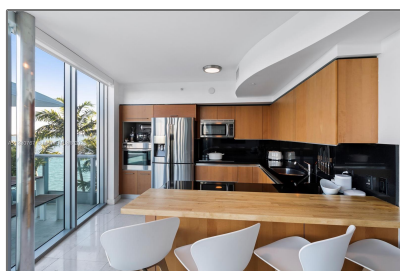

Residential Lease For Rent

1,640 Sqft - 1331 Brickell Bay Dr # 43, Miami, Florida 33131

Basic [Details](#)

Property Type: **Residential Lease**

Listing Type: **For Rent**

Listing ID: **A11330767**

Price: **\$10,000**

County: **Miami-Dade County**

City: **Miami**

Zipcode: **33131**

Street: **1331 Brickell Bay
Dr # 43**

Building Name: **JADE RESIDENCES
AT BRICKE**

Floor Number: **0**

Features

✓ Swimming Pool: **Heated, Community**