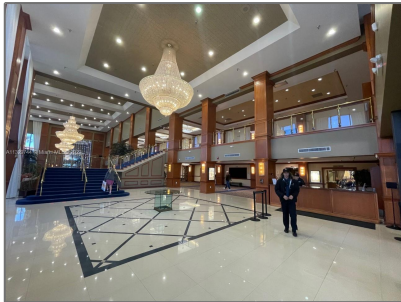

Residential For Sale

986 Sqft - 13105 SW 16th Ct # 410L, Pembroke Pines, Florida 33027

Basic [Details](#)

Property Type:	Residential
Listing Type:	For Sale
Listing ID:	A11329744
Price:	\$200,000
Bedrooms:	1
Bathrooms:	1
Half Bathrooms:	1
Square Footage:	986 Sqft
Year Built:	1993

Address [Map](#)

Country:	US
State:	FL
County:	Broward County
City:	Pembroke Pines
Zipcode:	33027
Street:	13105 SW 16th Ct # 410L
Building Name:	CENTURY VILLAGE
Floor Number:	0

Features

<input checked="" type="checkbox"/>	Heating System:	Central
<input checked="" type="checkbox"/>	Cooling System:	Central Air
<input checked="" type="checkbox"/>	View:	Garden View
<input checked="" type="checkbox"/>	Pet Allowed:	Restrictions Or Possible Restrictions, No
<input checked="" type="checkbox"/>	Furnished:	Unfurnished