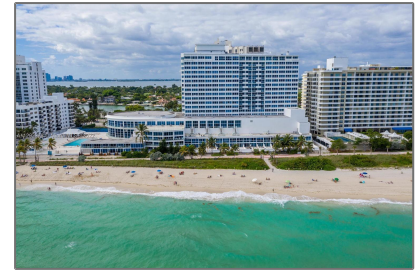

Residential For Sale

390 Sqft - 5445 Collins Ave # 1606, Miami Beach,
Florida 33140

Basic [Details](#)

Property Type:	Residential
Listing Type:	For Sale
Listing ID:	A11292378
Price:	\$395,000
Bathrooms:	1
Square Footage:	390 Sqft
Year Built:	1966

Address [Map](#)

Country:	US
State:	FL
County:	Miami-Dade County
City:	Miami Beach
Zipcode:	33140
Street:	5445 Collins Ave # 1606
Building Name:	CASTLE BEACH
Floor Number:	0
Longitude:	W81° 52' 47.7"
Latitude:	N25° 50' 3.6"