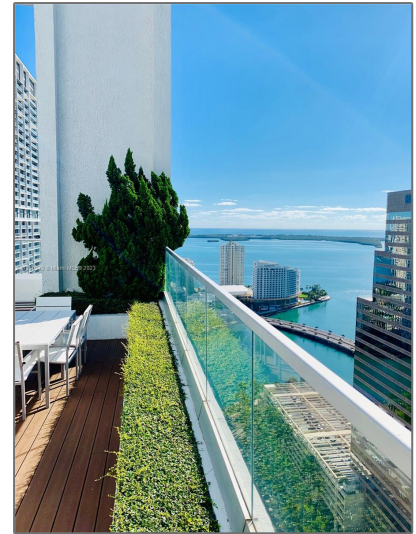

Residential Lease For Rent

754 Sqft - 500 Brickell Ave # 2103, Miami, Florida 33131

Basic [Details](#)

Property Type: **Residential Lease**

Listing Type: **For Rent**

Listing ID: **A11330372**

Price: **\$2,800**

City: **Miami**

Zipcode: **33131**

Street: **500 Brickell Ave # 2103**

Features

Swimming Pool: **Above Ground**

Furnished: **Unfurnished**

Building Name: **500 BRICKELL
EAST CONDO**

Floor Number: **0**