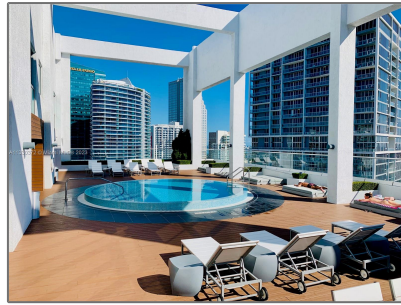

Residential Lease For Rent

754 Sqft - 500 Brickell Ave # 2103, Miami, Florida 33131

Basic [Details](#)

Property Type: **Residential Lease**

Listing Type: **For Rent**

Listing ID: **A11330372**

Price: **\$2,800**

City: **Miami**

Zipcode: **33131**

Street: **500 Brickell Ave # 2103**

Features

Swimming Pool: **Above Ground**

Furnished: **Unfurnished**

Building Name: **500 BRICKELL
EAST CONDO**

Floor Number: **0**