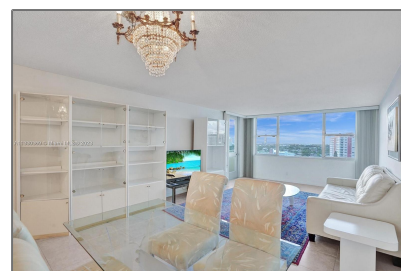

Residential Lease For Rent

738 Sqft - 3180 S Ocean Dr # 1118, Hallandale Beach, Florida 33009

Basic [Details](#)

Property Type: **Residential Lease**

Listing Type: **For Rent**

Listing ID: **A11330369**

Price: **\$2,000**