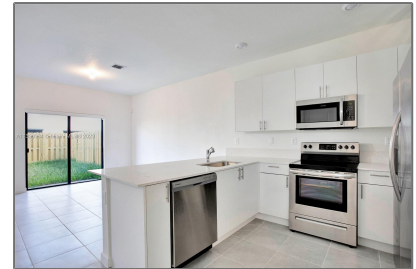

# Residential Lease For Rent

- 28553 SW 134th Ct # 28553, Homestead, Florida 33033