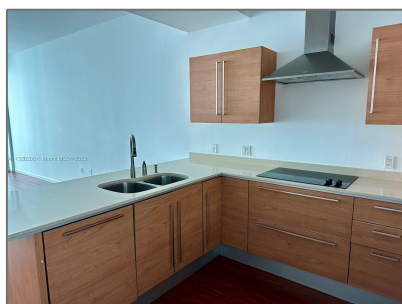

Residential Lease For Rent

- 218 SE 14th # 2306, Miami, Florida 33129

Basic [Details](#)

Property Type: **Residential Lease**

Listing Type: **For Rent**

Listing ID: **A11328200**

Price: **\$2,900**

Bedrooms: **1**