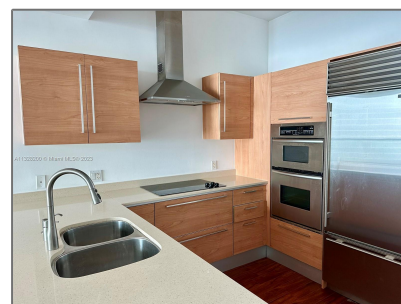

Residential Lease For Rent

- 218 SE 14th # 2306, Miami, Florida 33129

Basic [Details](#)

Property Type: **Residential Lease**

Listing Type: **For Rent**

Listing ID: **A11328200**

Price: **\$2,900**

Bedrooms: **1**