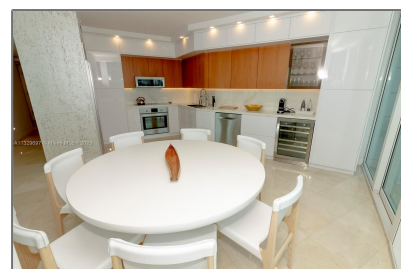

Residential Lease For Rent

1,610 Sqft - 2127 Brickell Ave # 1604, Miami,
Florida 33129

Basic [Details](#)

Property Type: **Residential Lease**

Listing Type: **For Rent**

Listing ID: **A11329697**

Price: **\$9,500**