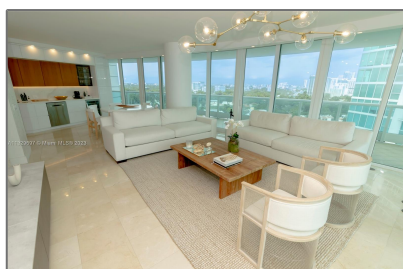

Residential Lease For Rent

1,610 Sqft - 2127 Brickell Ave # 1604, Miami,
Florida 33129

Basic [Details](#)

Property Type: **Residential Lease**

Listing Type: **For Rent**

Listing ID: **A11329697**

Price: **\$9,500**

City: **Miami**

Zipcode: **33129**

Street: **2127 Brickell Ave #
1604**

Building Name: **BRISTOL TOWER
CONDO**

Floor Number: **0**

Longitude: **W81° 48' 2.4"**

Features

✓ Swimming Pool: **Community**