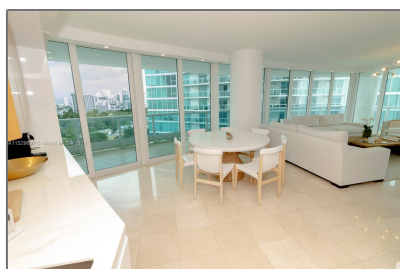

Residential Lease For Rent

1,610 Sqft - 2127 Brickell Ave # 1604, Miami,
Florida 33129

Basic [Details](#)

Property Type: **Residential Lease**

Listing Type: **For Rent**

Listing ID: **A11329697**

Price: **\$9,500**

City: **Miami**

Zipcode: **33129**

Street: **2127 Brickell Ave #
1604**

Building Name: **BRISTOL TOWER
CONDO**

Floor Number: **0**

Longitude: **W81° 48' 2.4"**

Features

✓ Swimming Pool: **Community**