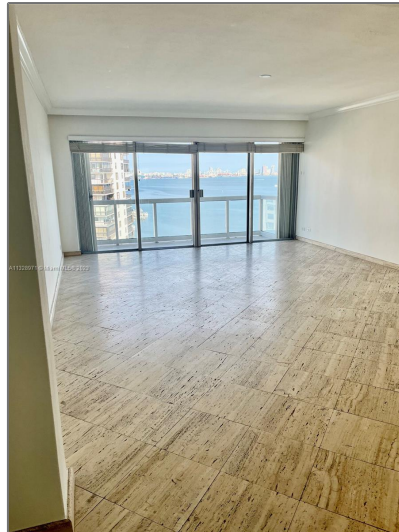

Residential Lease For Rent

1,188 Sqft - 2451 Brickell Ave # 21E, Miami,
Florida 33129

Basic [Details](#)

Property Type: **Residential Lease**

Listing Type: **For Rent**

Listing ID: **A11328971**

Price: **\$3,650**

City: **Miami**

Zipcode: **33129**

Street: **2451 Brickell Ave #
21E**

Features

✓ Swimming Pool: **Heated, Community**

✓ Cooling System: **Central Air**

✓ View: **Bay, Water**

✓ Patio: **Deck**

✓ Furnished: **Unfurnished**

Building Name: **BRICKELL
TOWNHOUSE
CONDO**

Floor Number: **0**

Longitude: **W81° 47' 57.1"**

Latitude: **N25° 44' 59.8"**

Agent [Info](#)

Daniel Lombardi

📞 (305) 695-1600