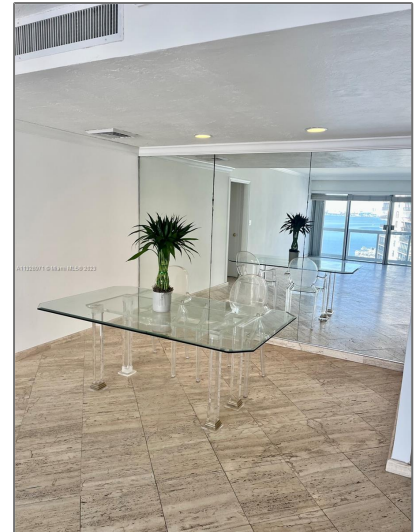

Residential Lease For Rent

1,188 Sqft - 2451 Brickell Ave # 21E, Miami,
Florida 33129

Basic [Details](#)

Property Type: **Residential Lease**

Listing Type: **For Rent**

Listing ID: **A11328971**

Price: **\$3,650**

City: **Miami**

Zipcode: **33129**

Street: **2451 Brickell Ave #
21E**

Features

✓ Swimming Pool: **Heated, Community**

✓ Cooling System: **Central Air**

✓ View: **Bay, Water**

✓ Patio: **Deck**