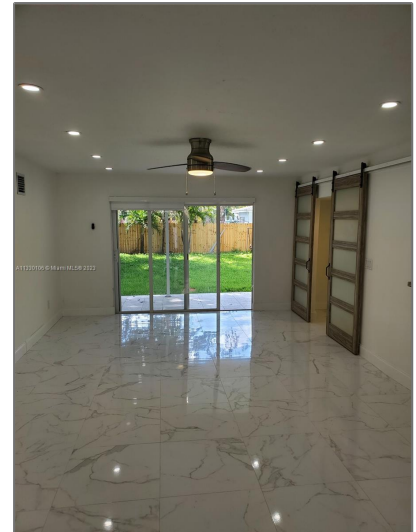

Residential Lease For Rent

1,644 Sqft - 1400 Biarritz Dr, Miami Beach,
Florida 33141

Basic [Details](#)

Property Type: **Residential Lease**

Listing Type: **For Rent**

Listing ID: **A11330106**

Price: **\$7,000**