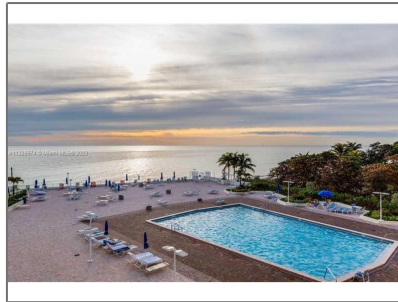

Residential Lease For Rent

741 Sqft - 3180 S Ocean Dr # 721, Hallandale
Beach, Florida 33009

Basic [Details](#)

Property Type: **Residential Lease**

Listing Type: **For Rent**

Listing ID: **A11329974**

Price: **\$2,300**

City: **Hallandale Beach**

Zipcode: **33009**

Street: **3180 S Ocean Dr #
721**

Building Name: **PARKER DORADO
CONDO**

Floor Number: **0**

Longitude: **W81° 52' 51.3"**

Features

Swimming Pool: **Above Ground**