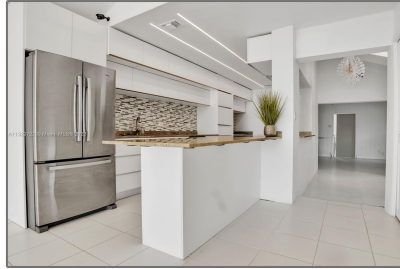

Residential For Sale

1,304 Sqft - 3464 Spring Bluff Pl # 21, Lauderdale, Florida 33319

Basic [Details](#)

Property Type:	Residential
Listing Type:	For Sale
Listing ID:	A11329722
Price:	\$355,000
Bedrooms:	3
Bathrooms:	3
Square Footage:	1,304 Sqft
Year Built:	1971