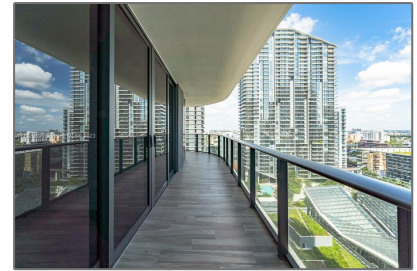

Residential Lease For Rent

1,450 Sqft - 801 S Miami Ave # 2309, Miami,
Florida 33130

Basic [Details](#)

Property Type: **Residential Lease**

Listing Type: **For Rent**

Listing ID: **A11329696**

Price: **\$7,799**