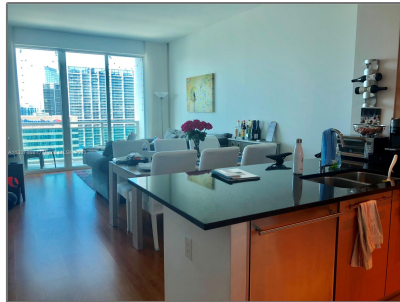

Residential Lease For Rent

688 Sqft - 950 Brickell Bay Dr # 4602, Miami, Florida 33131

Basic [Details](#)

Property Type: **Residential Lease**

Listing Type: **For Rent**

Listing ID: **A11327868**

Price: **\$3,500**