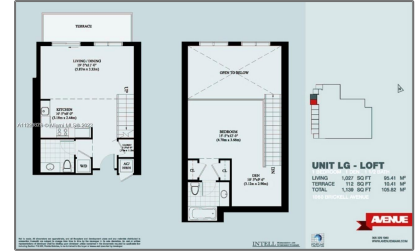

Residential Lease For Rent

1,128 Sqft - 1050 Brickell Ave # 1616, Miami,
Florida 33131

Basic [Details](#)

Property Type:	Residential Lease
Listing Type:	For Rent
Listing ID:	A11329379
Price:	\$3,200
Bedrooms:	1
Bathrooms:	1
Half Bathrooms:	1
Square Footage:	1,128 Sqft
Year Built:	2008

Address [Map](#)

Country:	US
State:	FL
County:	Miami-Dade County
City:	Miami
Zipcode:	33131
Street:	1050 Brickell Ave # 1616
Building Name:	1060 BRICKELL CONDO
Floor Number:	0

Features

✓	Swimming Pool:	Above Ground
✓	Pet Allowed:	Maximum 20 Lbs
✓	Furnished:	Unfurnished