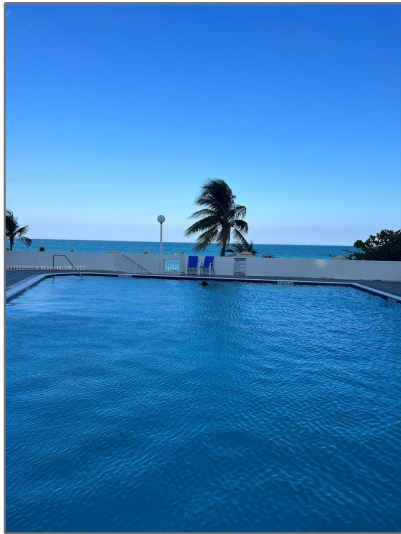

# Residential Lease For Rent

850 Sqft - 4250 Galt Ocean Dr # 11F, Fort  
Lauderdale, Florida 33308