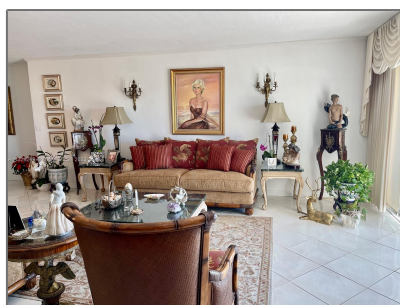

Residential Lease For Rent

1,305 Sqft - 2451 Brickell Ave # 17A, Miami,
Florida 33129

Basic [Details](#)

Property Type: **Residential Lease**

Listing Type: **For Rent**

Listing ID: **A11329269**

Price: **\$3,600**