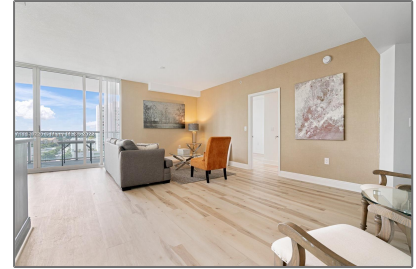

Residential Lease For Rent

1,255 Sqft - 1250 S Miami Ave # 1101, Miami, Florida 33130

Basic [Details](#)

Property Type:	Residential Lease
Listing Type:	For Rent
Listing ID:	A11329220
Price:	\$4,198
Bedrooms:	2
Bathrooms:	2
Square Footage:	1,255 Sqft
Year Built:	2004