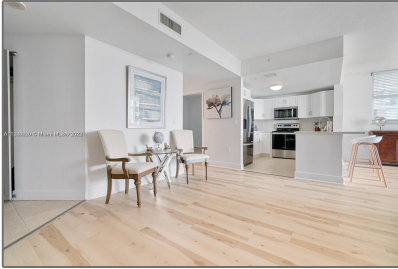

Residential Lease For Rent

1,255 Sqft - 1250 S Miami Ave # 1101, Miami, Florida 33130

Basic [Details](#)

Property Type:	Residential Lease
Listing Type:	For Rent
Listing ID:	A11329220
Price:	\$4,198
Bedrooms:	2
Bathrooms:	2
Square Footage:	1,255 Sqft
Year Built:	2004