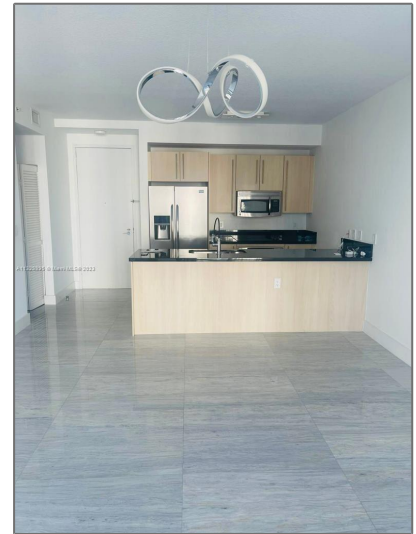

Residential Lease For Rent

694 Sqft - 1111 SW 1st Ave, Miami, Florida 33130

Basic [Details](#)

Property Type: **Residential Lease**

Listing Type: **For Rent**

Listing ID: **A11328895**

Price: **\$2,900**

Bedrooms: **1**

Zipcode: **33130**

Street: **1111 SW 1st Ave**

Building Name: **THE AXIS ON**

Features

Swimming Pool:

[Community](#)

Furnished:

[Unfurnished](#)