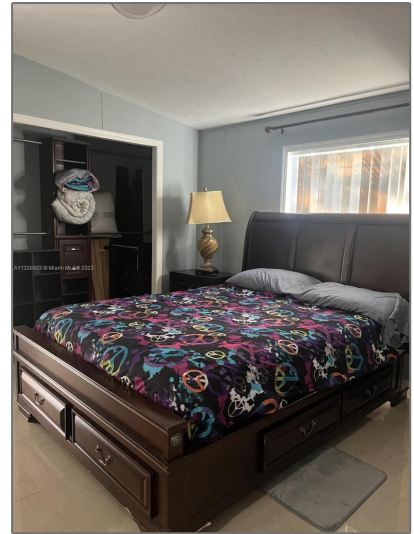

Residential Lease For Rent

1,024 Sqft - 28501 SW 152nd Ave # 242,
Homestead, Florida 33033

Basic [Details](#)

Property Type: **Residential Lease**

Listing Type: **For Rent**

Listing ID: **A11328803**

Price: **\$1,500**

County: **Miami-Dade County**

City: **Homestead**

Zipcode: **33033**

Features

Furnished:

Partially

Street: **28501 SW 152nd
Ave # 242**

Floor Number: **0**