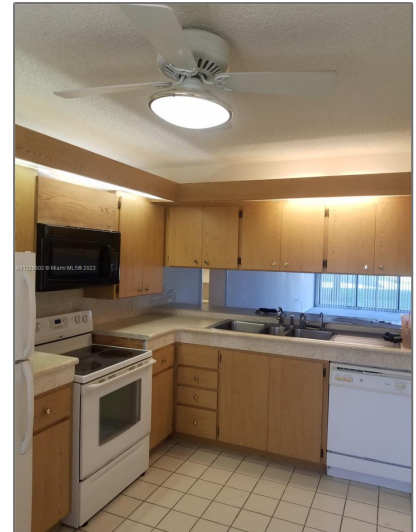

Residential Lease For Rent

1,385 Sqft - 2621 Village Blvd # 102, West Palm Beach, Florida 33409

Basic [Details](#)

Property Type: **Residential Lease**

Listing Type: **For Rent**

Listing ID: **A11328802**

Price: **\$1,950**