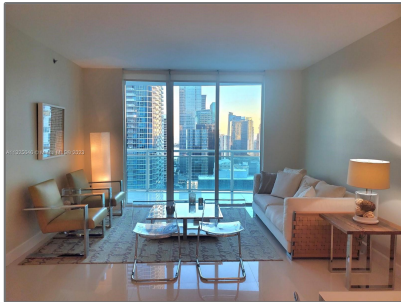

Residential Lease For Rent

1,101 Sqft - 950 BRICKELL BAY DR # 3405,
Miami, Florida 33131

Basic Details

Property Type: **Residential Lease**

Listing Type: **For Rent**

Listing ID: **A11325646**

Price: **\$4,400**

City: **Miami**

Zipcode: **33131**

Street: **950 BRICKELL BAY
DR # 3405**

Building Name: **THE PLAZA 851
BRICKELL CO**

Floor Number: **0**

Longitude: **W81° 48' 36.7"**

Features

✓ Swimming Pool: **Heated, In Ground**