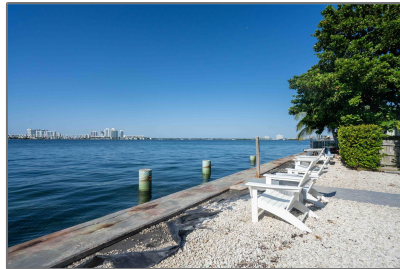

Residential Lease For Rent

800 Sqft - 2180 Bay Dr # 2B, Miami Beach,
Florida 33141

Basic [Details](#)

Property Type: **Residential Lease**

Listing Type: **For Rent**

Listing ID: **A11328598**

Price: **\$2,300**