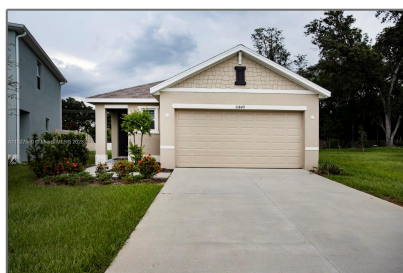

# Residential For Sale

- 10849 Trailing Vine Drive, Tampa, Florida 33610

## Basic [Details](#)

Property Type:	<b>Residential</b>
Listing Type:	<b>For Sale</b>
Listing ID:	<b>A11327540</b>
Price:	<b>\$365,900</b>
Bedrooms:	<b>3</b>
Bathrooms:	<b>2</b>
Year Built:	<b>2020</b>

## Address [Map](#)

Country:	<b>US</b>
State:	<b>FL</b>
County:	<b>Hillsborough County</b>
City:	<b>Tampa</b>
Zipcode:	<b>33610</b>
Street:	<b>10849 Trailing Vine Drive</b>
Building Name:	<b>Waverly Village</b>
Floor Number:	<b>0</b>
Longitude:	<b>W83° 40' 53.9"</b>
Latitude:	<b>N27° 59' 37.9"</b>