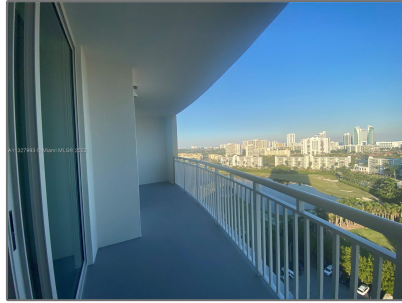

Residential Lease For Rent

1,081 Sqft - 1755 E Hallandale Beach Blvd #
1705E, Hallandale Beach, Florida 33009

Basic [Details](#)

Property Type: **Residential Lease**

Listing Type: **For Rent**

Listing ID: **A11327993**

County: **Broward County**

City: **Hallandale Beach**

Zipcode: **33009**

Street: **1755 E Hallandale
Beach Blvd #
1705E**

Building Name: **DUO
CONDOMINIUM
EAST**

Floor Number: **0**

Features

✓ Heating System: **Central**