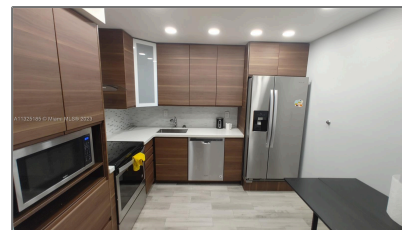

Residential Lease For Rent

1,250 Sqft - 3113 S Ocean Dr # 407, Hallandale Beach, Florida 33009

Basic [Details](#)

Property Type: **Residential Lease**

Listing Type: **For Rent**

Listing ID: **A11325185**

Price: **\$2,500**