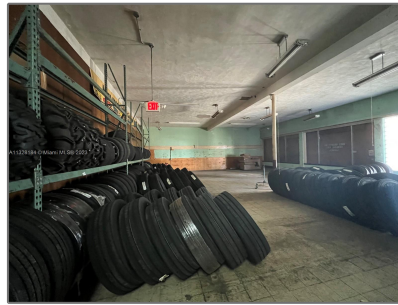

Commercial Sale For Sale

- 375 S Krome Ave, Homestead, Florida 33030

Basic [Details](#)

Property Type:	Commercial Sale
Listing Type:	For Sale
Listing ID:	A11328184
Price:	\$10
Year Built:	1945
Lot Area:	6,045 Sqft