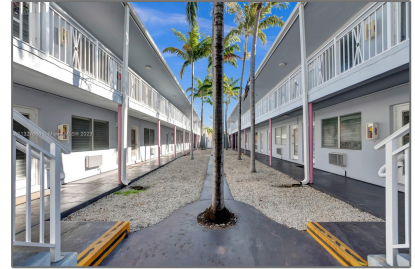

# Residential Lease For Rent

548 Sqft - 7445 Harding Ave # 111, Miami Beach, Florida 33141