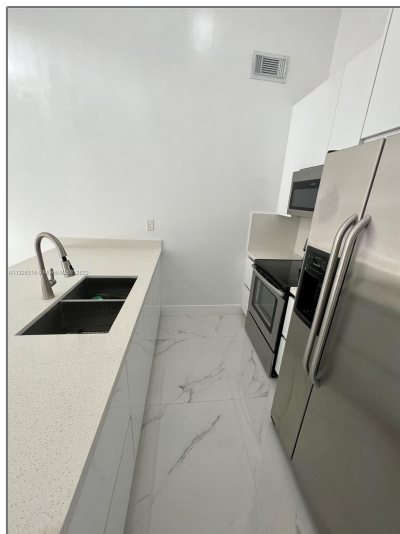

Residential Lease For Rent

1,093 Sqft - 6706 NW 192nd Ter # 6706, Hialeah, Florida 33015

Basic [Details](#)

Property Type: **Residential Lease**

Listing Type: **For Rent**

Listing ID: **A11326316**

Price: **\$3,200**