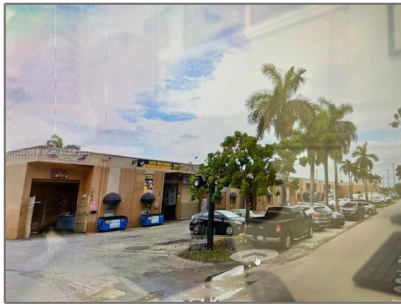

Commercial Sale For Sale

- 1589 W 38 pl, Hialeah, Florida 33012

Basic [Details](#)

Property Type:	Commercial Sale
Listing Type:	For Sale
Listing ID:	A11328139
Price:	\$1,850
Year Built:	1981
Lot Area:	108,552 Sqft

Address [Map](#)

Country:	US
State:	FL
County:	Miami-Dade County
City:	Hialeah
Zipcode:	33012
Street:	1589 W 38 pl
Floor Number:	0
Longitude:	W81° 41' 10.1"
Latitude:	N25° 51' 24.8"

Agent [Info](#)

Daniel Lombardi