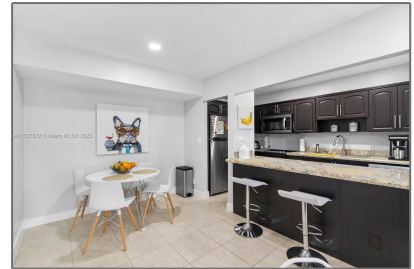

Residential For Sale

920 Sqft - 605 S Pine Island Rd # 305A,
Plantation, Florida 33324

Basic [Details](#)

Property Type:	Residential
Listing Type:	For Sale
Listing ID:	A11327812
Price:	\$325,000
Bedrooms:	2
Bathrooms:	1
Square Footage:	920 Sqft
Year Built:	1972