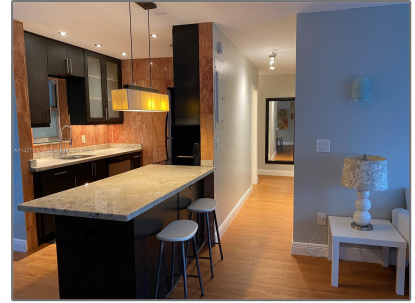

Residential Lease For Rent

790 Sqft - 641 Espanola Way # 16, Miami Beach,
Florida 33139

Basic [Details](#)

Property Type: **Residential Lease**

Listing Type: **For Rent**

Listing ID: **A11327832**

Price: **\$2,600**