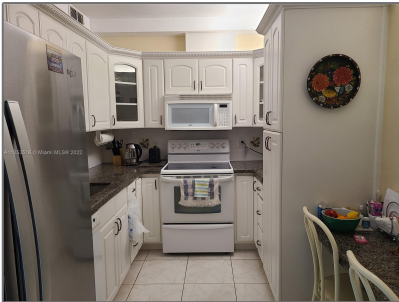

Residential Lease For Rent

870 Sqft - 1980 S Ocean Dr # 10M, Hallandale
Beach, Florida 33009

Basic [Details](#)

Property Type:	Residential Lease
Listing Type:	For Rent
Listing ID:	A11253516
Price:	\$2,900
Bedrooms:	1
Bathrooms:	1
Half Bathrooms:	1
Square Footage:	870 Sqft
Year Built:	1971

Address [Map](#)

Country:	US
State:	FL
County:	Broward County
City:	Hallandale Beach
Zipcode:	33009
Street:	1980 S Ocean Dr # 10M
Building Name:	HEMISPHERES CONDO
Floor Number:	0

Features

<input checked="" type="checkbox"/>	Swimming Pool:	In Ground
<input checked="" type="checkbox"/>	View:	Intracoastal View, Ocean
<input checked="" type="checkbox"/>	Patio:	Open Balcony
<input checked="" type="checkbox"/>	Furnished:	Furnished