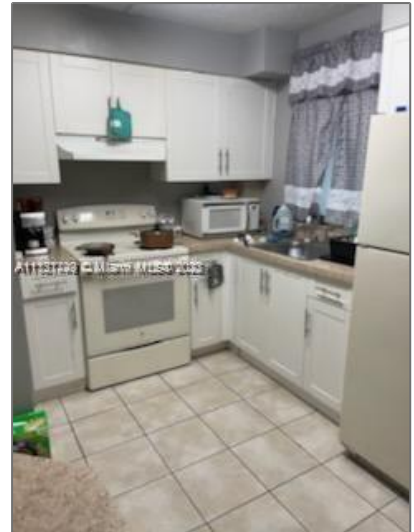

Residential Lease For Rent

1,095 Sqft - 6045 NW 186th St # 322, Hialeah,
Florida 33015

Basic [Details](#)

Property Type: **Residential Lease**

Listing Type: **For Rent**

Listing ID: **A11327749**

Price: **\$2,400**