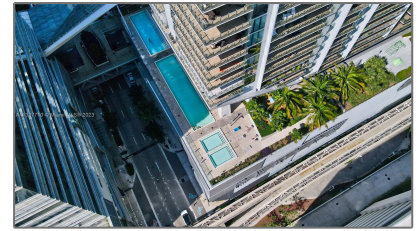

Residential Lease For Rent

1,391 Sqft - 68 SE 6th St # 1607, Miami, Florida
33131

Basic [Details](#)

Property Type: **Residential Lease**

Listing Type: **For Rent**

Listing ID: **A11327710**

Price: **\$6,000**

Address [Map](#)

Country: **US**

State: **FL**

County: **Miami-Dade County**

City: **Miami**

Zipcode: **33131**

Street: **68 SE 6th St # 1607**

Building Name: **REACH CONDO**