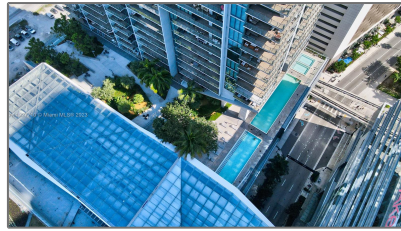

Residential Lease For Rent

1,391 Sqft - 68 SE 6th St # 1607, Miami, Florida
33131

Basic [Details](#)

Property Type: **Residential Lease**

Listing Type: **For Rent**

Listing ID: **A11327710**

Price: **\$6,000**

Address [Map](#)

Country: **US**

State: **FL**

County: **Miami-Dade County**

City: **Miami**

Zipcode: **33131**

Street: **68 SE 6th St # 1607**

Building Name: **REACH CONDO**