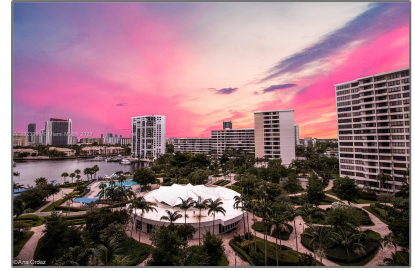

# Residential Lease For Rent

1,580 Sqft - 2500 Parkview Dr # 1114, Hallandale Beach, Florida 33009