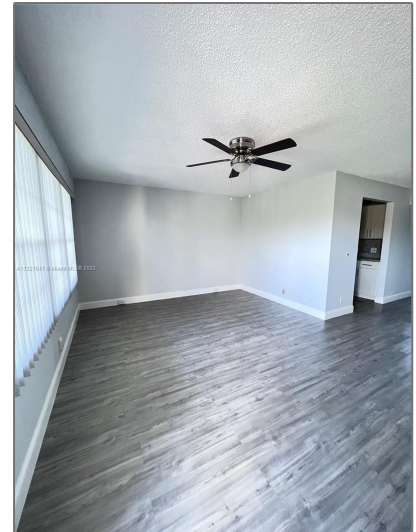

Residential Lease For Rent

811 Sqft - 300 SW 134th Way # 404E, Pembroke Pines, Florida 33027

Basic [Details](#)

Property Type:	Residential Lease
Listing Type:	For Rent
Listing ID:	A11327641
Price:	\$1,700
Bedrooms:	1
Bathrooms:	1
Half Bathrooms:	1
Square Footage:	811 Sqft
Year Built:	1984