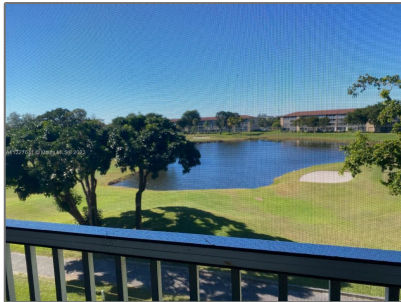

Residential Lease For Rent

811 Sqft - 300 SW 134th Way # 404E, Pembroke Pines, Florida 33027

Basic [Details](#)

Property Type:	Residential Lease
Listing Type:	For Rent
Listing ID:	A11327641
Price:	\$1,700
Bedrooms:	1
Bathrooms:	1
Half Bathrooms:	1
Square Footage:	811 Sqft
Year Built:	1984

Address [Map](#)

Country:	US
State:	FL
County:	Broward County
City:	Pembroke Pines
Zipcode:	33027

Features

<input checked="" type="checkbox"/>	Heating System:	Central
<input checked="" type="checkbox"/>	Cooling System:	Central Air
<input checked="" type="checkbox"/>	View:	Lake
<input checked="" type="checkbox"/>	Pet Allowed:	Restrictions Or Possible Restrictions, No
<input checked="" type="checkbox"/>	Furnished:	Unfurnished