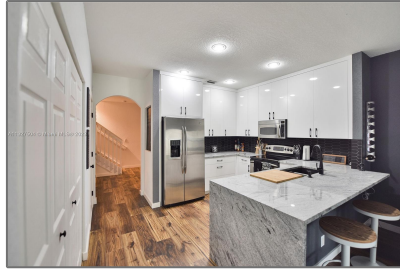

Residential Lease For Rent

1,574 Sqft - 3356 NW 29th Ct, Lauderdale Lakes, Florida 33311

Basic [Details](#)

Property Type: **Residential Lease**

Listing Type: **For Rent**

Listing ID: **A11327504**

Price: **\$2,700**