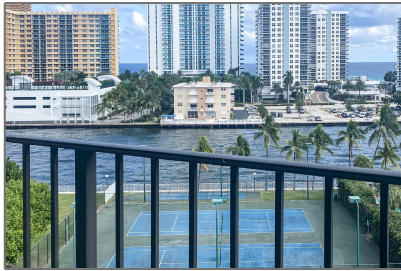

# Residential For Sale

1,130 Sqft - 1000 Parkview Dr # 828, Hallandale Beach, Florida 33009