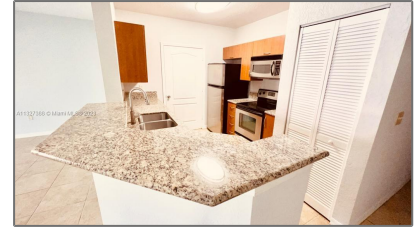

Residential Lease For Rent

1,288 Sqft - 134 SW Peacock # 205, Port St.
Lucie, Florida 34986

Basic [Details](#)

Property Type: **Residential Lease**

Listing Type: **For Rent**

Listing ID: **A11327388**

Price: **\$2,000**