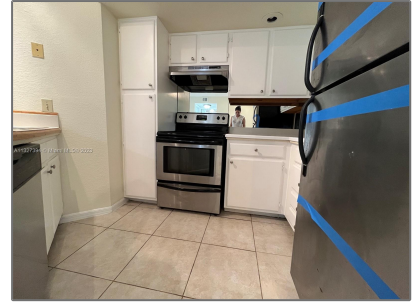

Residential Lease For Rent

726 Sqft - 1401 Village Blvd # 1014, West Palm Beach, Florida 33409

Basic [Details](#)

Property Type: **Residential Lease**

Listing Type: **For Rent**

Listing ID: **A11327394**

Price: **\$1,500**